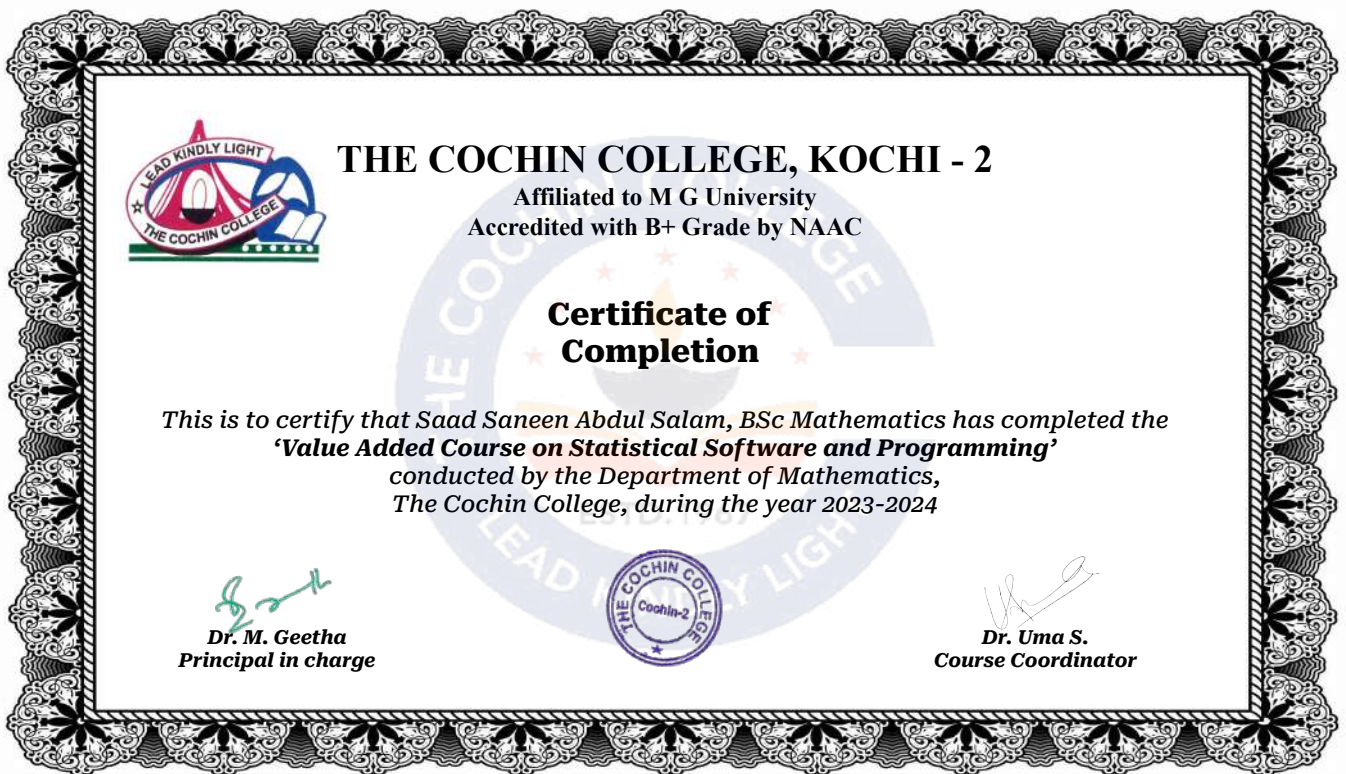

THE COCHIN COLLEGE

KOCHI - 682 002

(Affiliated to Mahatma Gandhi University and Accredited by NAAC)

Website: www.thecochincollege.edu.in

email: email@thecochincollege.edu.in