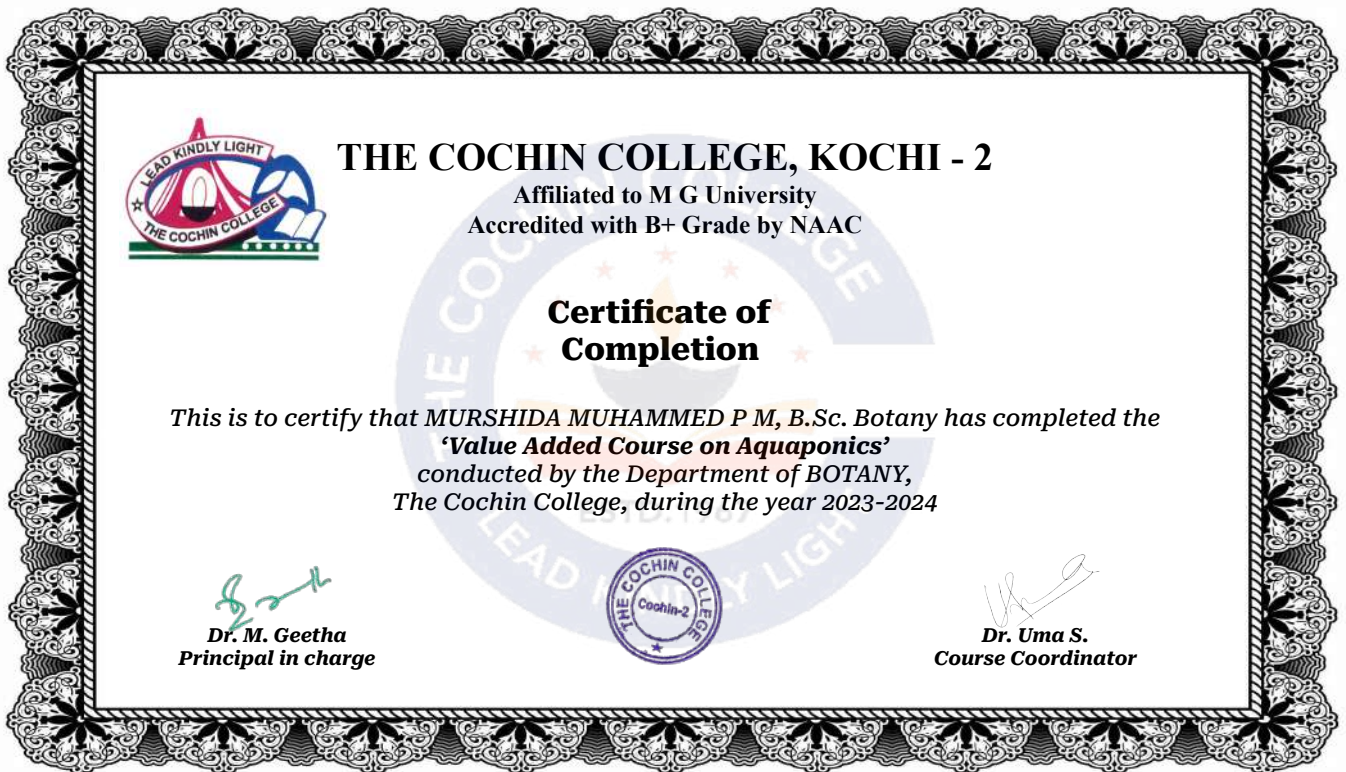

THE COCHIN COLLEGE

KOCHI - 682 002

(Affiliated to Mahatma Gandhi University and Accredited by NAAC)

Website: www.thecochincollege.edu.in

email: email@thecochincollege.edu.in