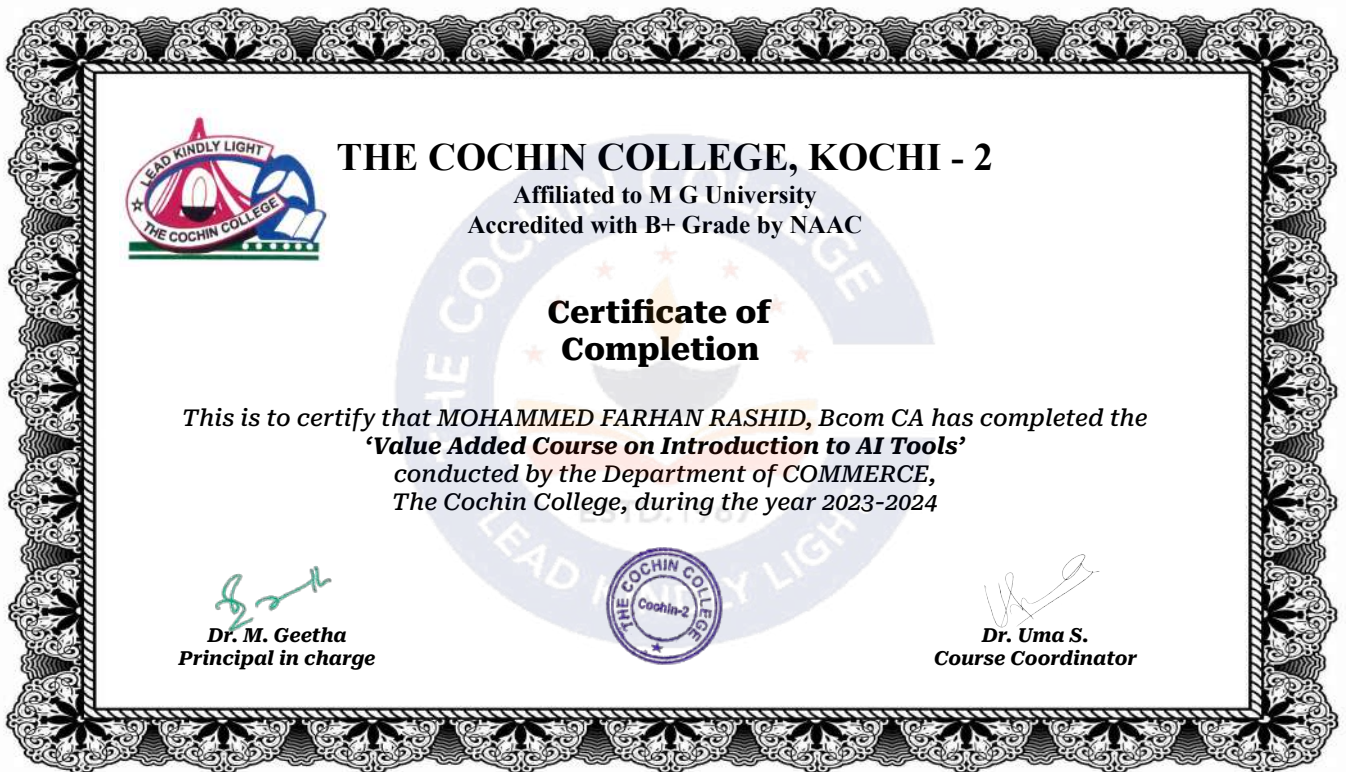

THE COCHIN COLLEGE

KOCHI - 682 002

(Affiliated to Mahatma Gandhi University and Accredited by NAAC)

Website: www.thecochincollege.edu.in

email: email@thecochincollege.edu.in