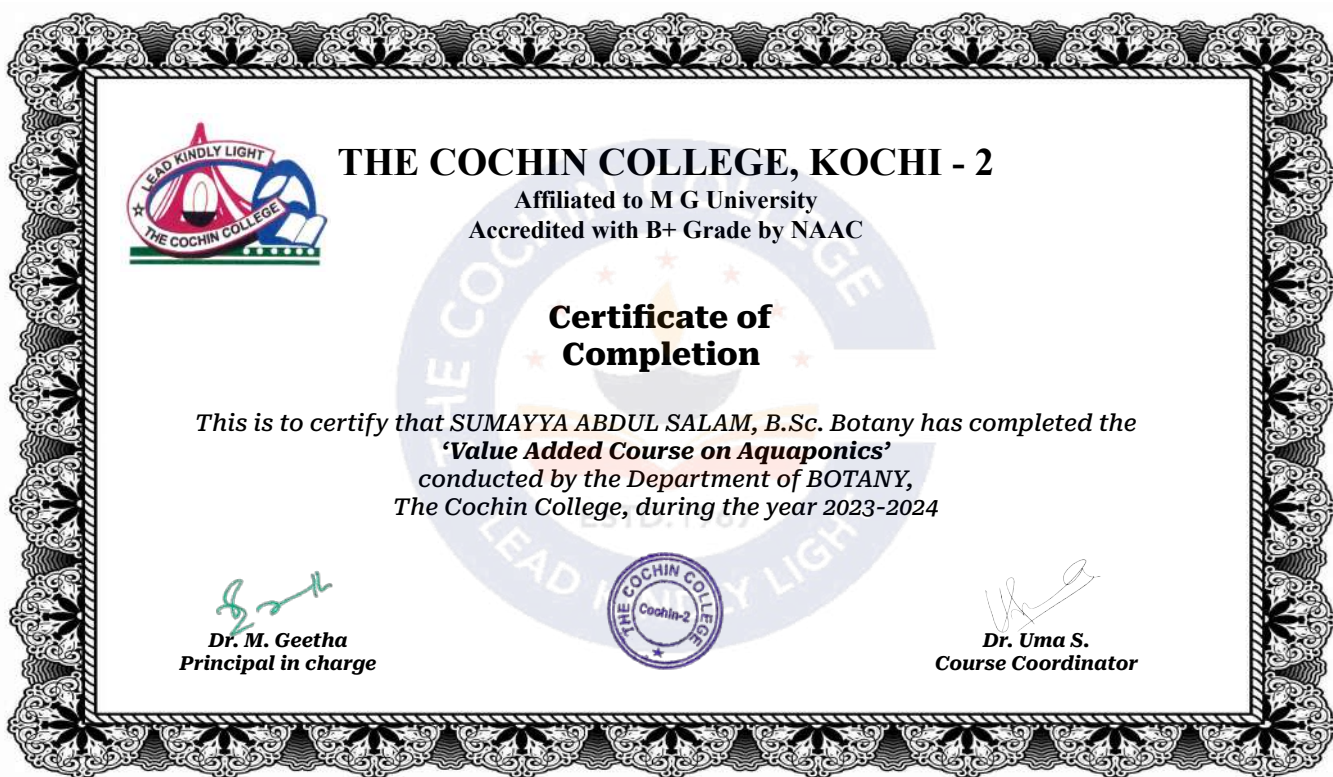

THE COCHIN COLLEGE

KOCHI - 682 002

(Affiliated to Mahatma Gandhi University and Accredited by NAAC)

Website: www.thecochincollege.edu.in

email: email@thecochincollege.edu.in