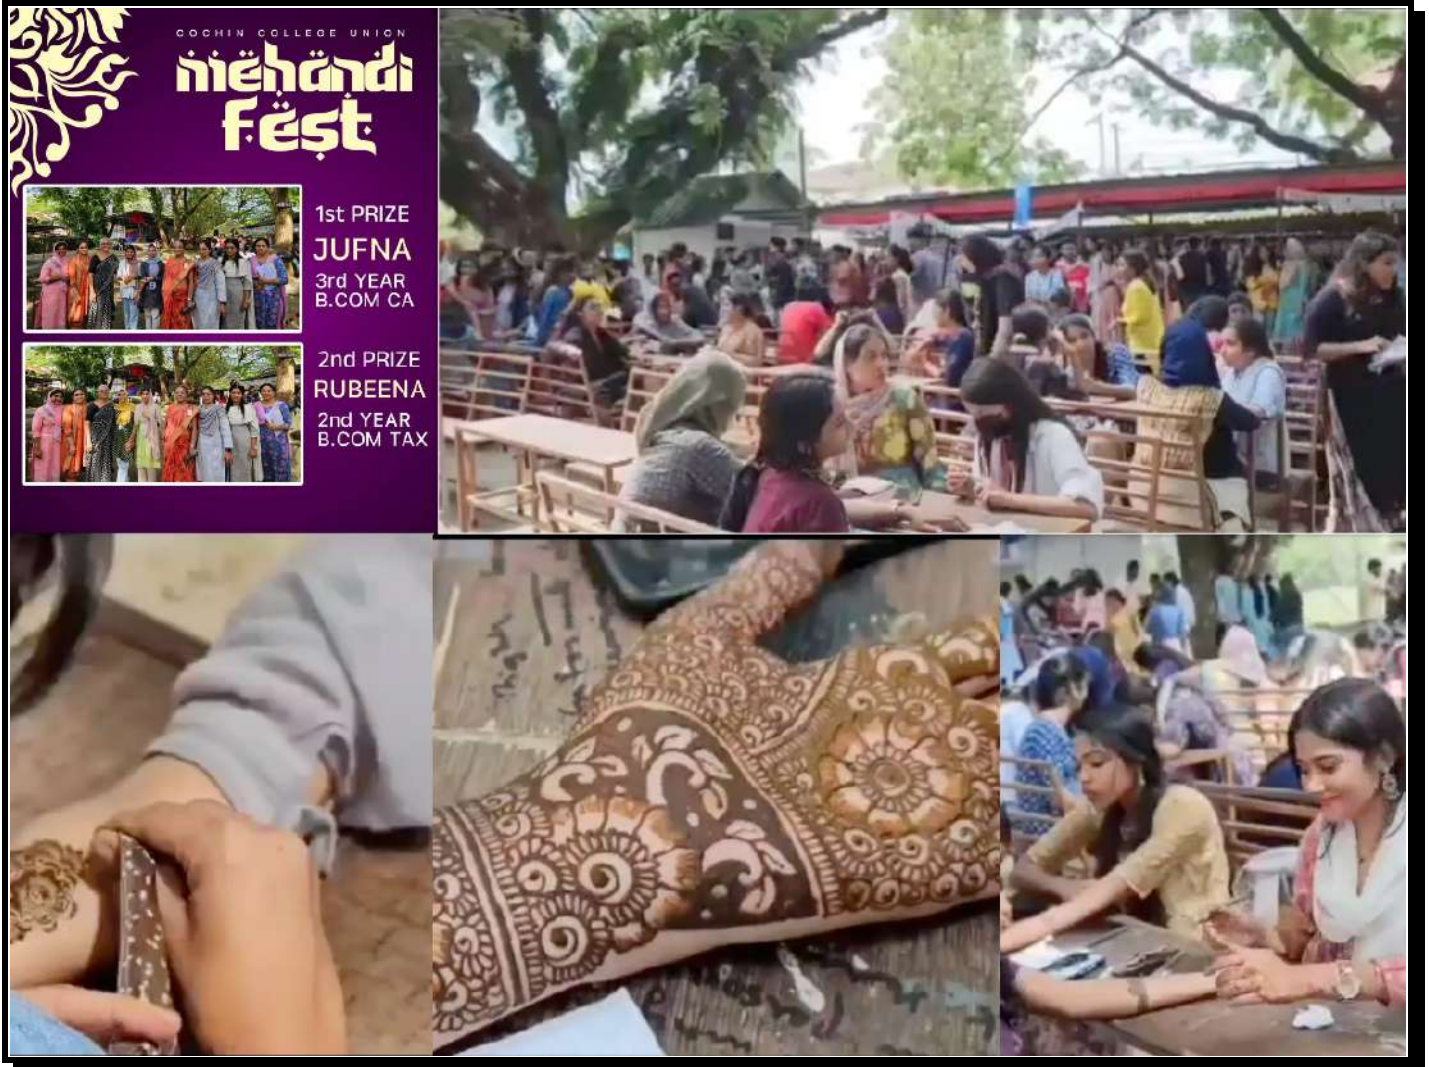

Figure 8: Holi Celebrations at the Courtyard of The Cochin College

THE COCHIN COLLEGE

KOCHI - 682 002

(Affiliated to Mahatma Gandhi University and Accredited by NAAC)

Website: www.thecochoincollege.edu.in

email: email@thecochoincollege.edu.in