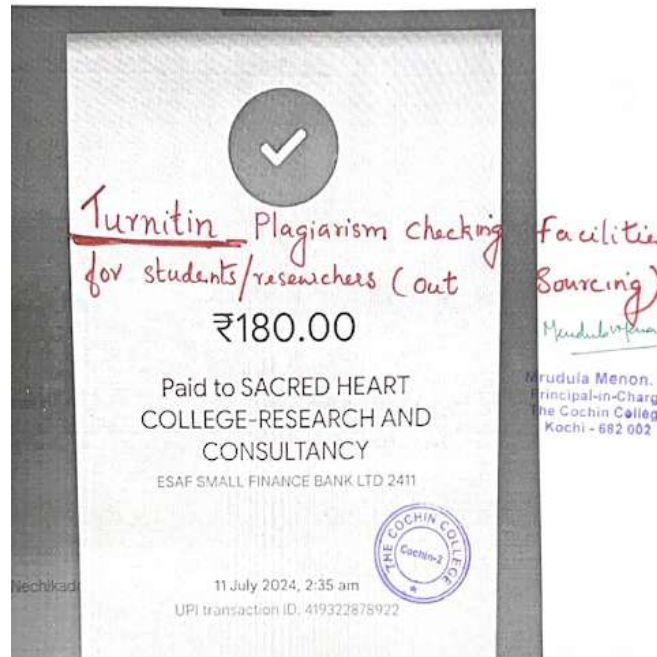

THE COCHIN COLLEGE

KOCHI - 682 002

(Affiliated to Mahatma Gandhi University and Accredited by NAAC)

Website: www.thecochincollege.edu.in

email: email@thecochincollege.edu.in

Turnitin Plagiarism Checking facilities for students/researchers (Outsourcing)