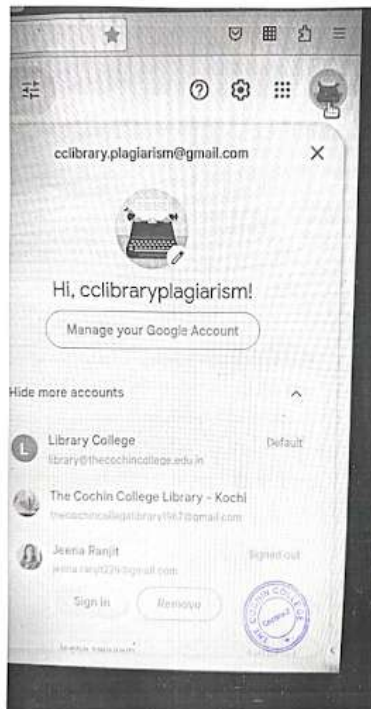

email: email@thecochincollege.edu.in

*Turnitin Plagiarism checking
Facilities for students/researchers
(Out - Sourcing)*

Handwritten signature

Mrudula Menon, V.
Principal-in-Charge
The Cochin College
Kochi - 682 002