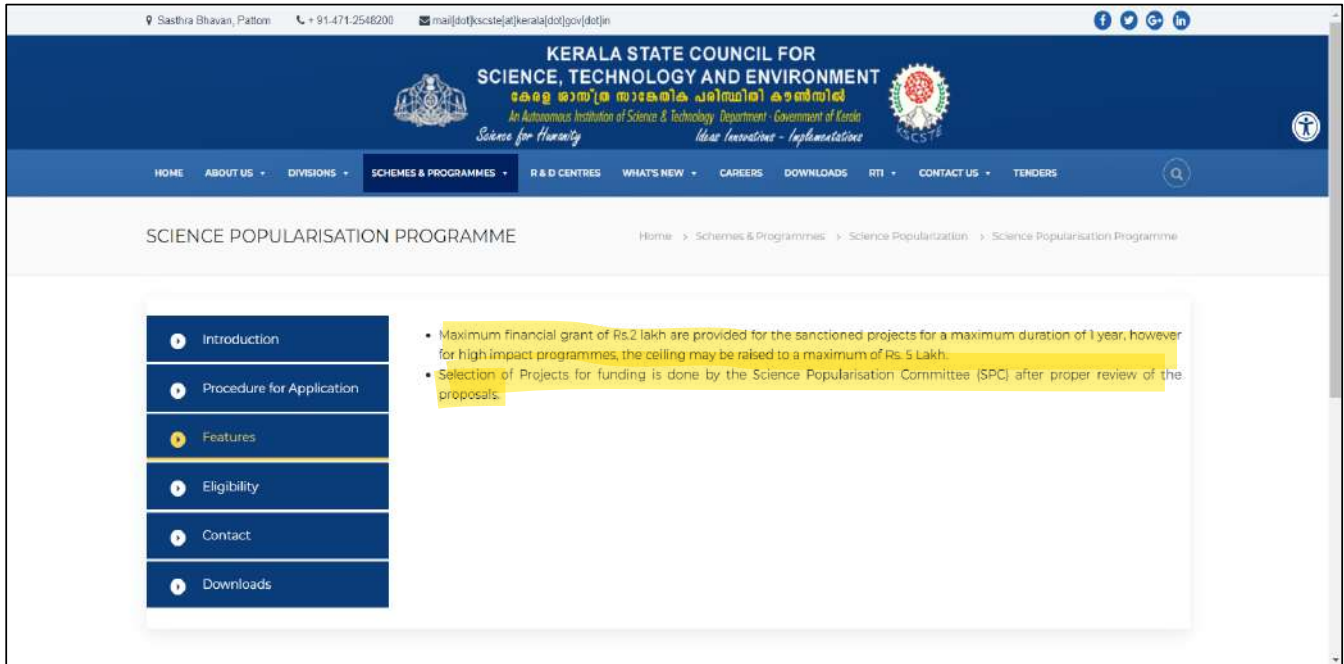

THE COCHIN COLLEGE

KOCHI - 682 002

(Affiliated to Mahatma Gandhi University and Accredited by NAAC)

Website: www.thecochincollege.edu.in

email: email@thecochincollege.edu.in

4. Screenshot of KSCSTE- SPP – highted portion proves that the grant is for Research project

Mrudula Menon V.
Mrudula Menon V.
Principal-in-Charge
The Cochin College