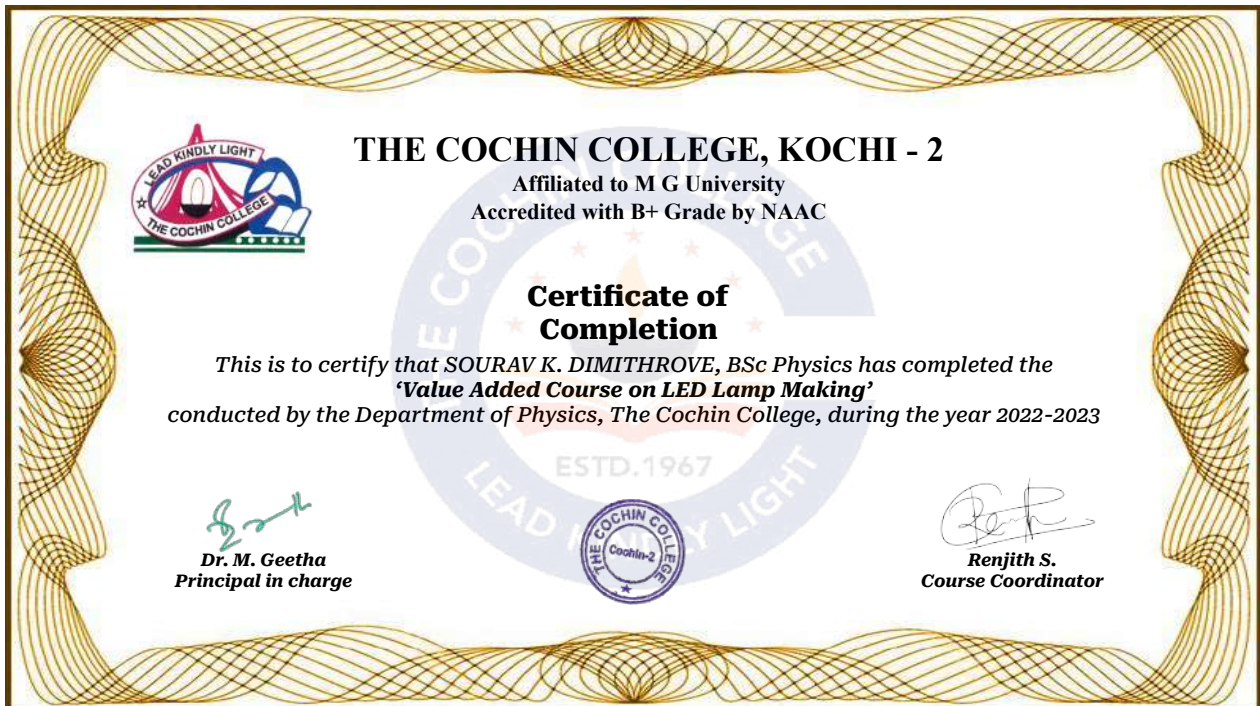

THE COCHIN COLLEGE

KOCHI - 682 002

(Affiliated to Mahatma Gandhi University and Accredited by NAAC)

Website: www.thecochincollege.edu.in

email: email@thecochincollege.edu.in

Mrudula Menon V.
Mrudula Menon V.
Principal-in-Charge
The Cochin College